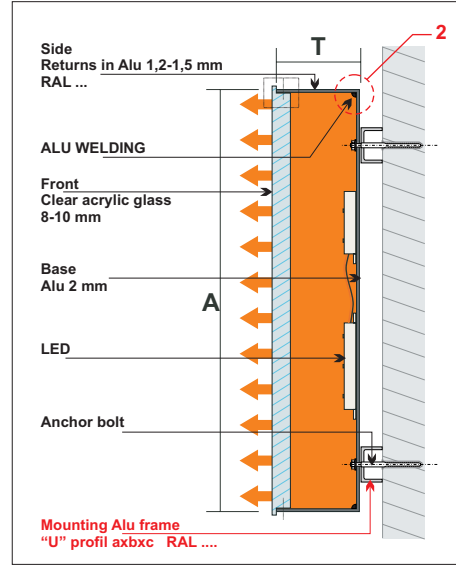

Aluminum plate covered with paint

PVC hard foam plate

Acrylic glass

illumination with LED modules

Profil 6

Mounting Alu frame "U" profil

Mounting Alu frame "U" profil

Mounting with anchor bolt

Profil 8P

Mounting Alu frame "U" profil

Mounting with anchor bolt

Profil 5+3 Profil 5S+3

Mounting Alu frame "U" profil

Mounting with anchor bolt

Profil 8P+3

Mounting Alu frame "U" profil