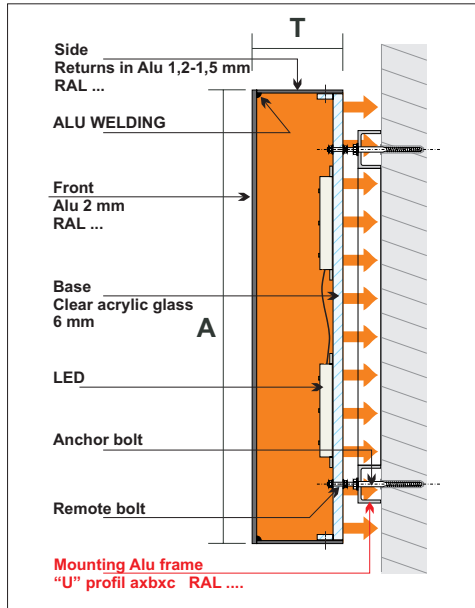

mounting with distant bolt

Profil 01

mounting with distant holder

mounting with pin

PVC letter mounting with distant holder

PVC letter mounting with pin

mounting with distant holder to composite panel

mounting with pin

Aluminum plate covered with paint

PVC hard foam plate

Acrylic glass

illumination with LED modules

Profil 3

Mounting Alu frame "U" profil

Mounting with anchor bolt

Letter with reflector

mounting with anchor bolt to composite panel

Profil 5

Mounting Alu frame "U" profil

mounting with anchor bolt

Profil 5S

Mounting Alu frame "U" profil

mounting with anchor bolt

mounting with anchor bolt