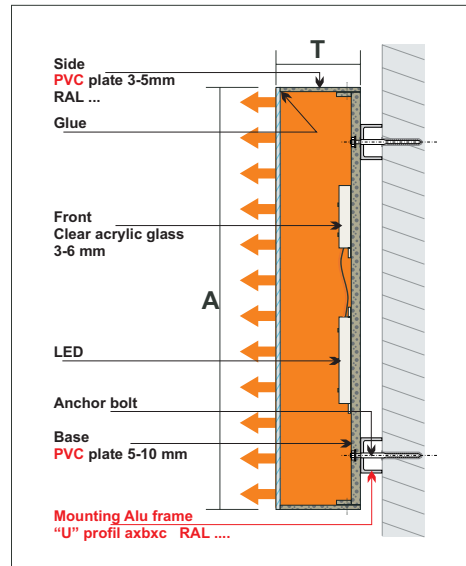

mounting with anchor bolt to composite panel

Profil 5

Mounting Alu frame "U" profil

mounting with anchor bolt

Profil 5S

Mounting Alu frame "U" profil

mounting with anchor bolt

mounting with anchor bolt

Aluminum plate covered with paint

PVC hard foam plate

Acrylic glass

illumination with LED modules

Profil 6

Mounting Alu frame "U" profil

Mounting Alu frame "U" profil

Mounting with anchor bolt

Profil 8P

Mounting Alu frame "U" profil

Mounting with anchor bolt

Profil 5+3 Profil 5S+3

Mounting Alu frame "U" profil

Mounting with anchor bolt

Profil 8P+3

Mounting Alu frame "U" profil