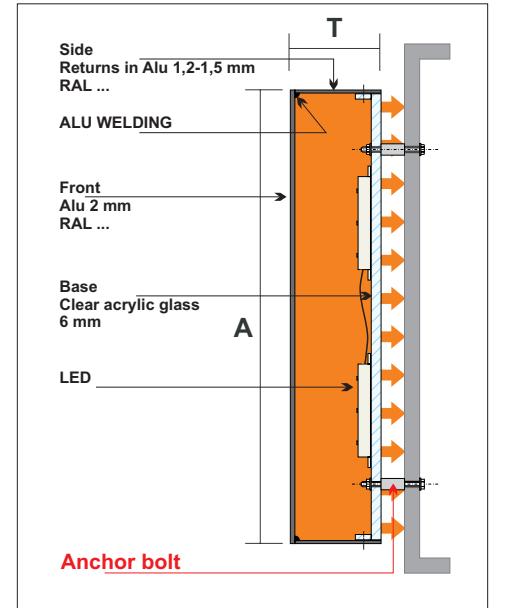

mounting with distant bolt

Profil 01

mounting with distant holder

mounting with pin

PVC letter mounting with distant holder

PVC letter mounting with pin

mounting with distant holder to composite panel

mounting with pin

Aluminum plate covered with paint

PVC hard foam plate

Acrylic glass

illumination with LED modules

Profil 3

Mounting Alu frame "U" profil

Mounting with anchor bolt

Letter with reflector

mounting with anchor bolt to composite panel

Profil 5

Mounting Alu frame "U" profil

mounting with anchor bolt

Profil 5S

Mounting Alu frame "U" profil

mounting with anchor bolt

mounting with anchor bolt