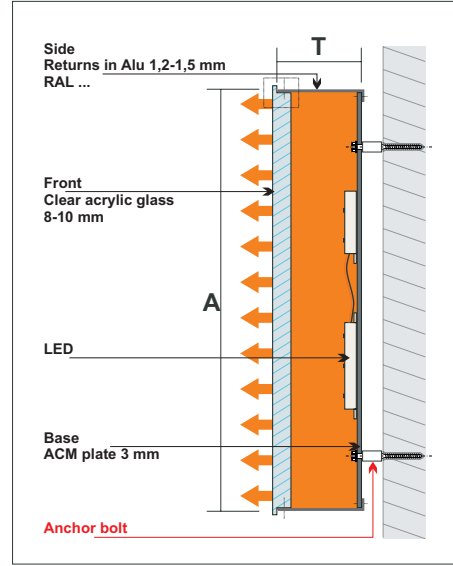

Aluminum plate covered with paint

PVC hard foam plate

Acrylic glass

illumination with LED modules

Profil 6

Mounting Alu frame "U" profil

Mounting Alu frame "U" profil

Mounting with anchor bolt

Profil 8P

Mounting Alu frame "U" profil

Mounting with anchor bolt

Profil 5+3 Profil 5S+3

Mounting Alu frame "U" profil

Mounting with anchor bolt

Profil 8P+3

Mounting Alu frame "U" profil