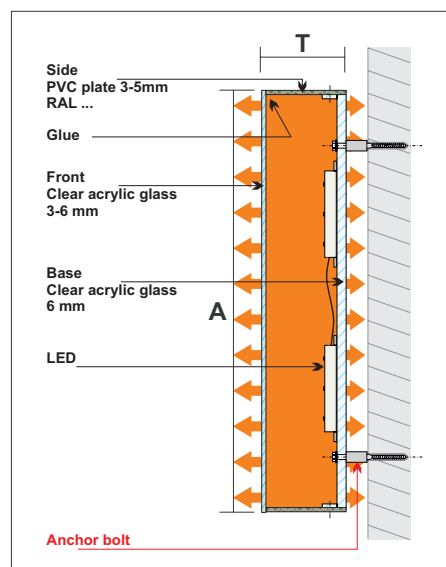

Profil 8P

Mounting Alu frame "U" profil

Mounting with anchor bolt

Profil 5+3 Profil 5S+3

Mounting Alu frame "U" profil

Mounting with anchor bolt

Profil 8P+3

Mounting Alu frame "U" profil

Mounting with anchor bolt

Letter with reflector

Mounting to composite panel

Mounting Alu frame "U" profil

Mounting with anchor bolt

Aluminum plate covered with paint

PVC hard foam plate

Acrylic glass