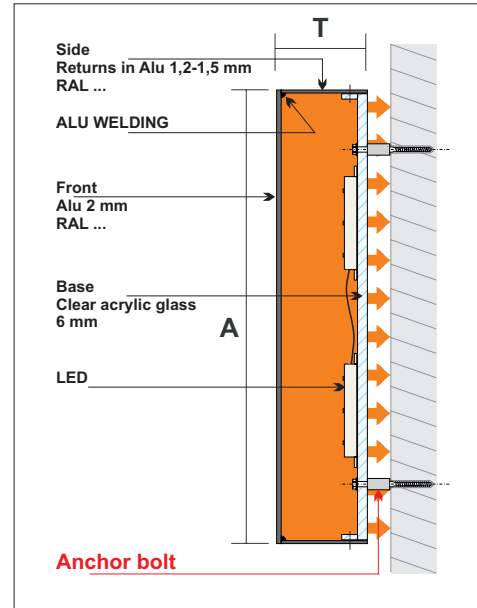

mounting with distant bolt

Profil 01

mounting with distant holder

mounting with pin

PVC letter mounting with distant holder

PVC letter mounting with pin

mounting with distant holder to composite panel

mounting with pin

Aluminum plate covered with paint

PVC hard foam plate

Acrylic glass

illumination with LED modules

Profil 3

Mounting Alu frame "U" profil

Mounting with anchor bolt

Letter with reflector

mounting with anchor bolt to composite panel

Profil 5

Mounting Alu frame "U" profil

mounting with anchor bolt

Profil 5S

Mounting Alu frame "U" profil

mounting with anchor bolt

mounting with anchor bolt