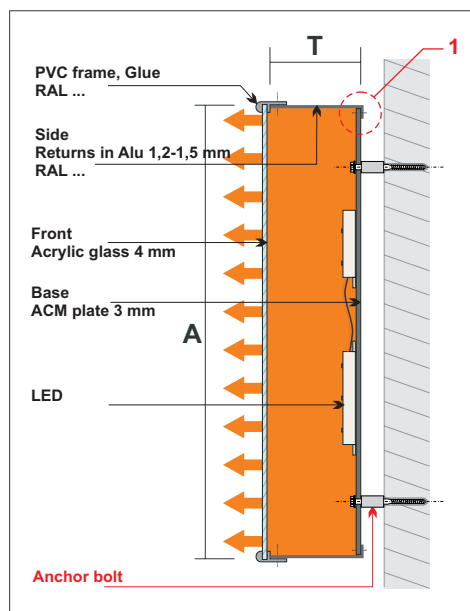

mounting with distant bolt

Profil 01

mounting with distant holder

mounting with pin

PVC letter mounting with distant holder

PVC letter mounting with pin

mounting with distant holder to composite panel

mounting with pin

Aluminum plate covered with paint

PVC hard foam plate

Acrylic glass

illumination with LED modules

Profil 3

Mounting Alu frame "U" profil

Mounting with anchor bolt

Letter with reflector

mounting with anchor bolt to composite panel

Profil 5

Mounting Alu frame "U" profil

mounting with anchor bolt

Profil 5S

Mounting Alu frame "U" profil

mounting with anchor bolt

mounting with anchor bolt