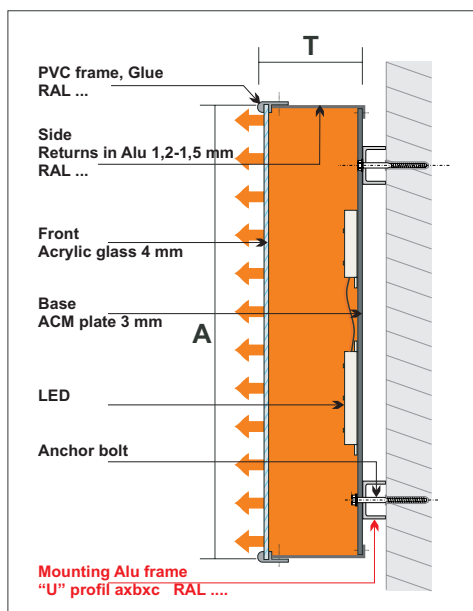

mounting with distant bolt

Profil 01

mounting with distant holder

mounting with pin

PVC letter mounting with distant holder

PVC letter mounting with pin

mounting with distant holder to composite panel

mounting with pin

Aluminum plate covered with paint

PVC hard foam plate

Acrylic glass

illumination with LED modules

Profil 3

Mounting Alu frame "U" profil

Mounting with anchor bolt

Letter with reflector

mounting with anchor bolt to composite panel

Profil 5

Mounting Alu frame "U" profil

mounting with anchor bolt

Profil 5S

Mounting Alu frame "U" profil

mounting with anchor bolt

mounting with anchor bolt