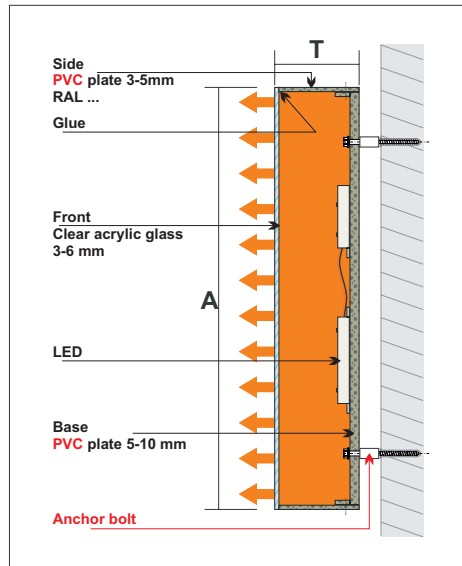

Aluminum plate covered with paint

PVC hard foam plate

Acrylic glass

illumination with LED modules

Profil 6

Mounting Alu frame "U" profil

Mounting Alu frame "U" profil

Mounting with anchor bolt

Profil 8P

Mounting Alu frame "U" profil

Mounting with anchor bolt

Profil 5+3 Profil 5S+3

Mounting Alu frame "U" profil

Mounting with anchor bolt

Profil 8P+3

Mounting Alu frame "U" profil