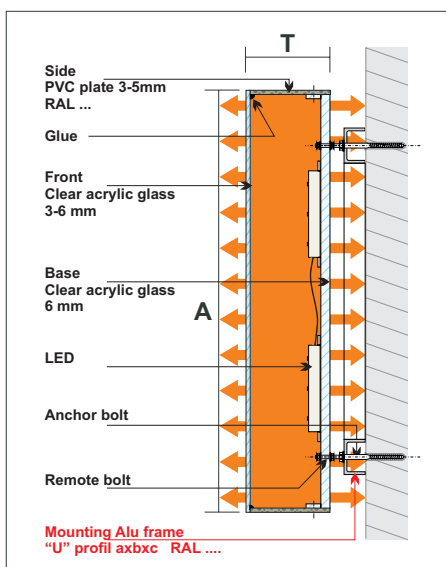

Profil 8P

Mounting Alu frame "U" profil

Mounting with anchor bolt

Profil 5+3 Profil 5S+3

Mounting Alu frame "U" profil

Mounting with anchor bolt

Profil 8P+3

Mounting Alu frame "U" profil

Mounting with anchor bolt

Letter with reflector

Mounting to composite panel

Mounting Alu frame "U" profil

Mounting with anchor bolt

Aluminum plate covered with paint

PVC hard foam plate

Acrylic glass